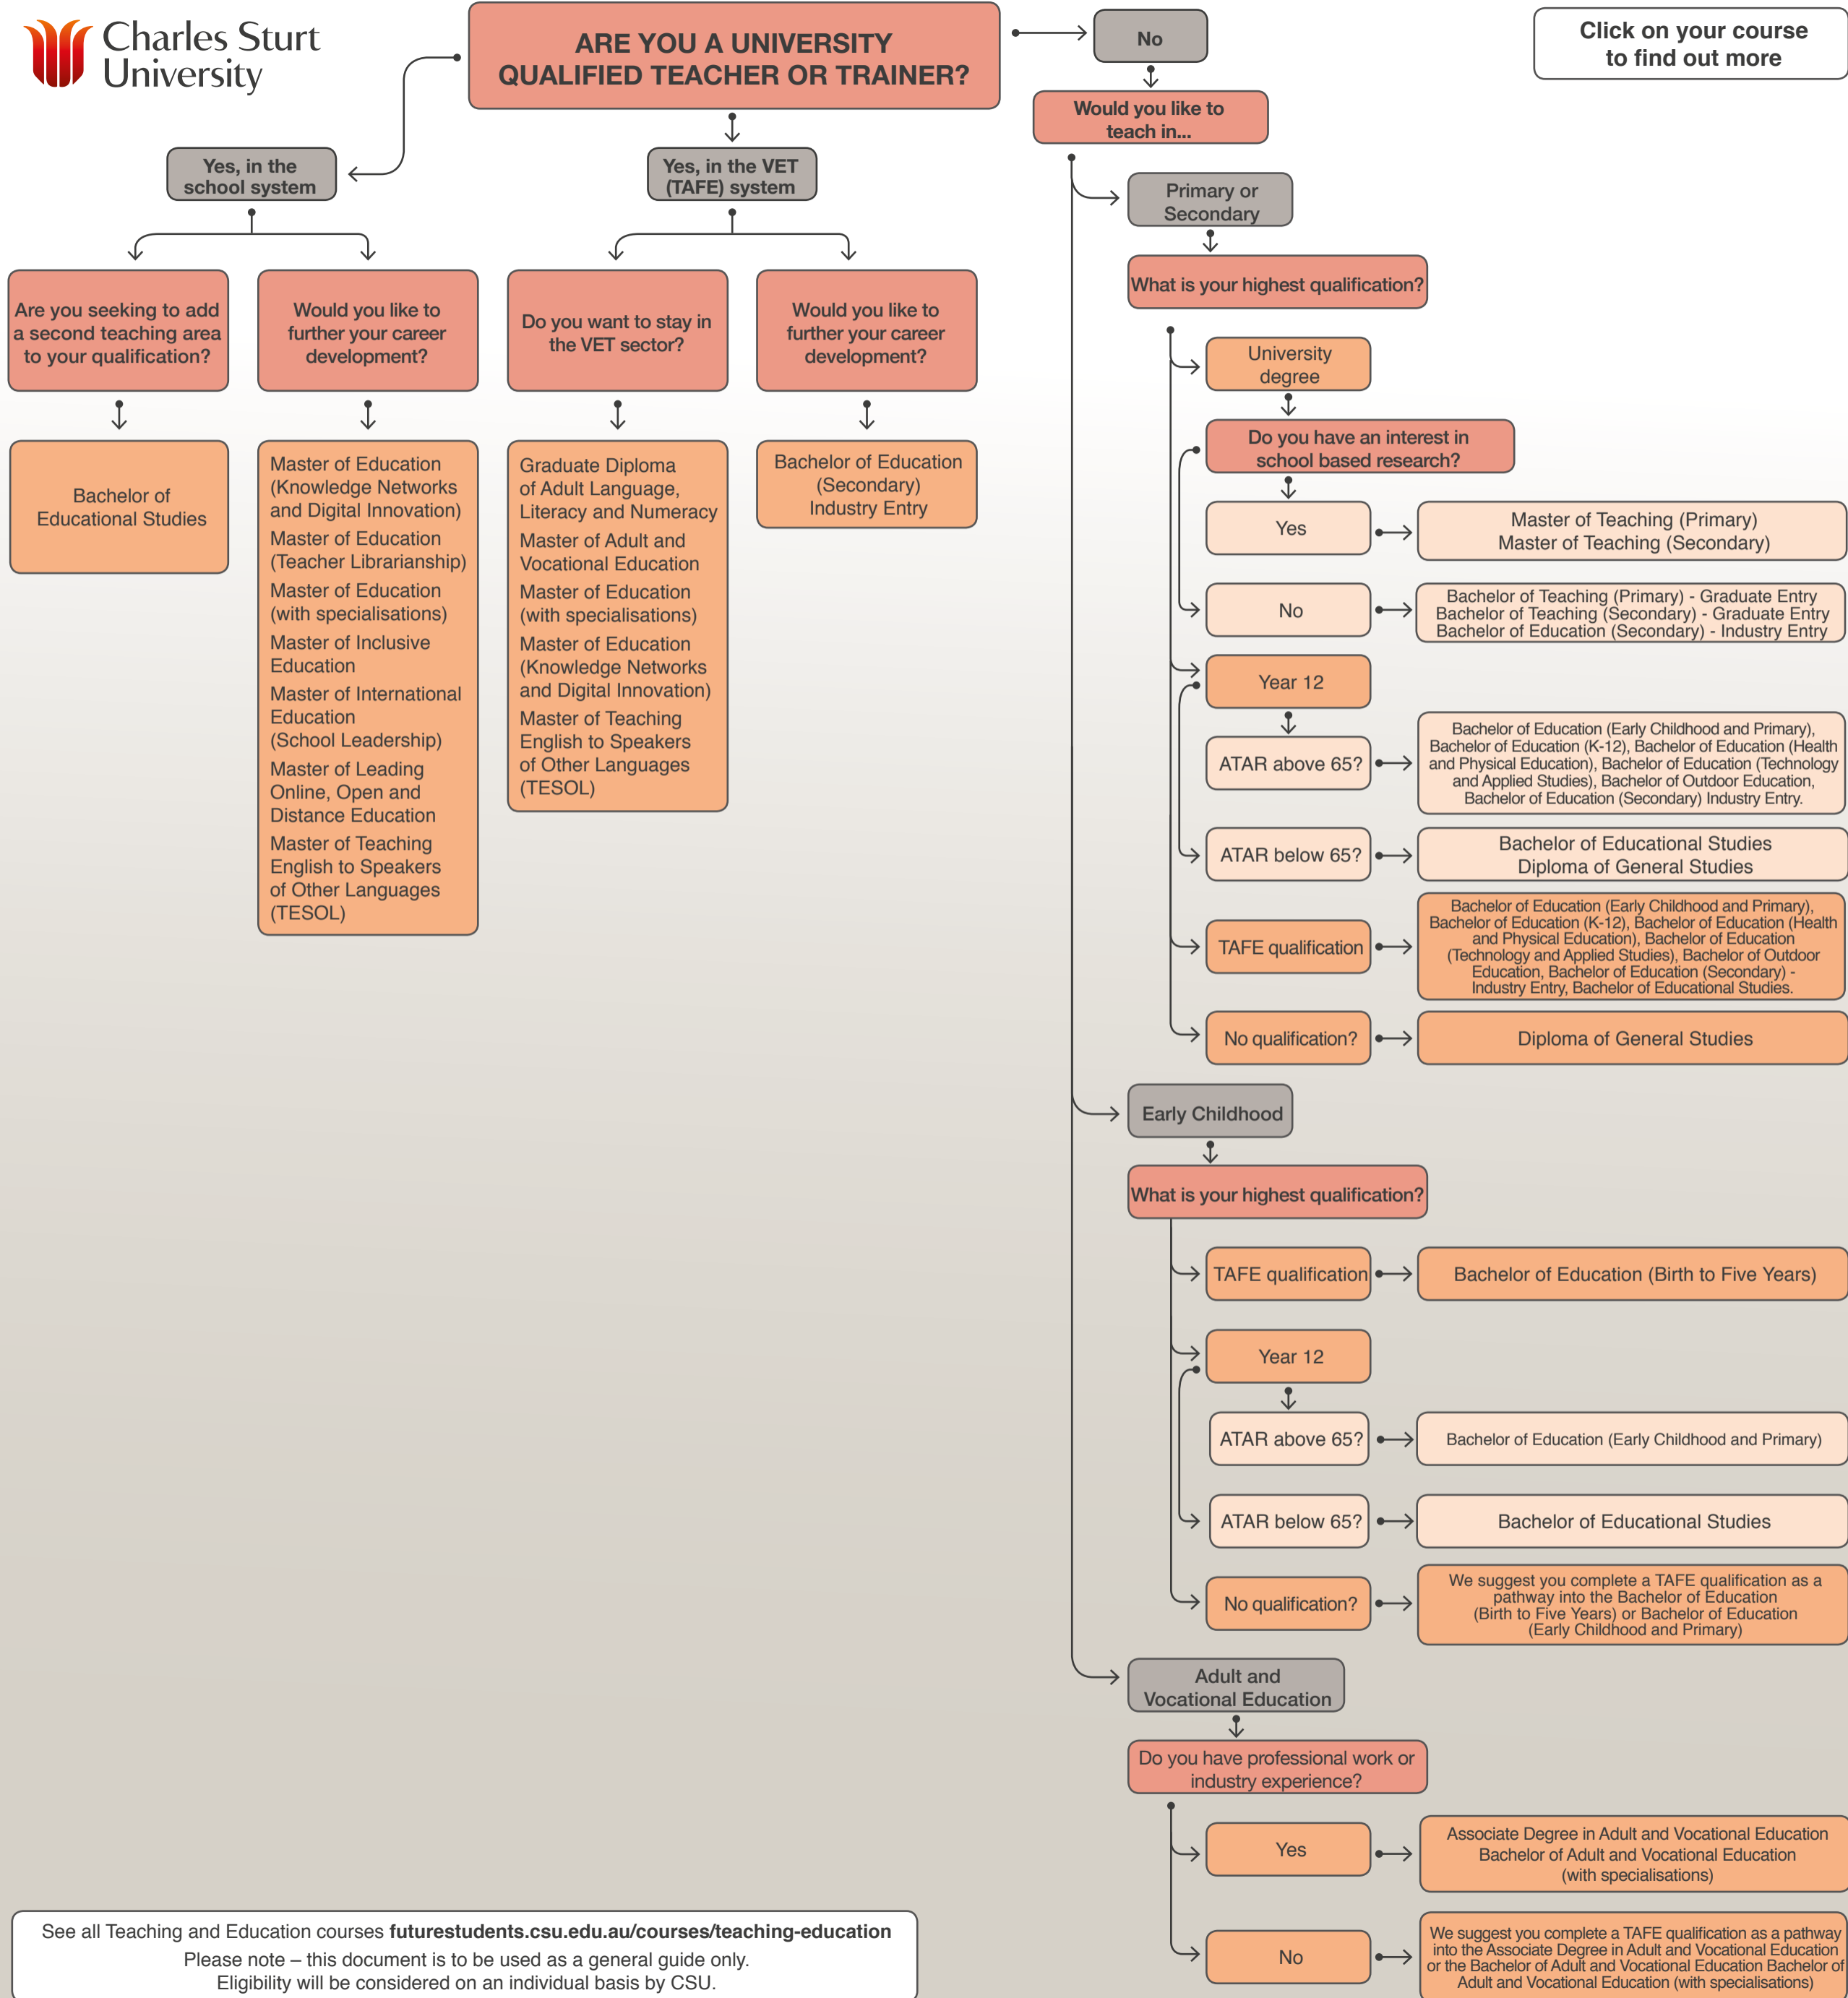

ARE YOU A UNIVERSITY QUALIFIED TEACHER OR TRAINER?

Click on your course to find out more

See all Teaching and Education courses futurestudents.csu.edu.au/courses/teaching-education

Please note – this document is to be used as a general guide only. Eligibility will be considered on an individual basis by CSU.

We suggest you complete a TAFE qualification as a pathway into the Associate Degree in Adult and Vocational Education or the Bachelor of Adult and Vocational Education Bachelor of Adult and Vocational Education (with specialisations)